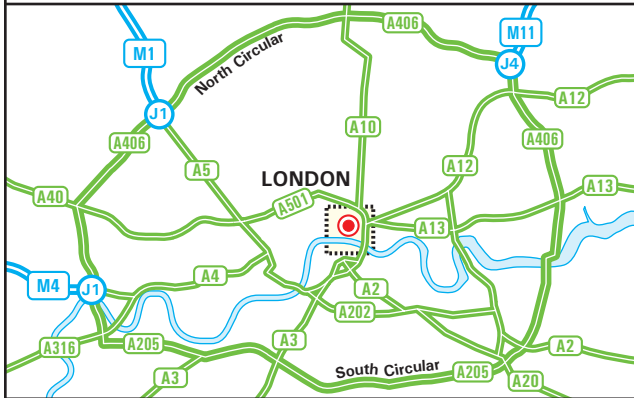

### By Underground

**Liverpool Street** (Central, Metropolitan, Circle and Hammersmith & City Lines).

- At the station, exit onto Liverpool Street.
- At the T-junction with Blomfield St and Eldon St turn right and follow the road around to the left.
- At the junction with Moorgate continue ahead into Ropemaker Street.

• We are situated on the left hand side.

**Moorgate** (Metropolitan, Circle and Hammersmith & City Lines)

- Exit onto Moorgate and walk north (towards Finsbury Pavement).
- Take the first left into Ropemaker Street.
- We are situated on the left hand side.

### By Rail

• Moorgate is the nearest mainline station and is served by WAGN and Thameslink services.

• Liverpool Street is also within easy reach and is served by WAGN, Anglia and First Great Eastern services.

• Nearest car park: NCP Finsbury Square.

• Please note: We are situated within the Congestion Charge Zone.